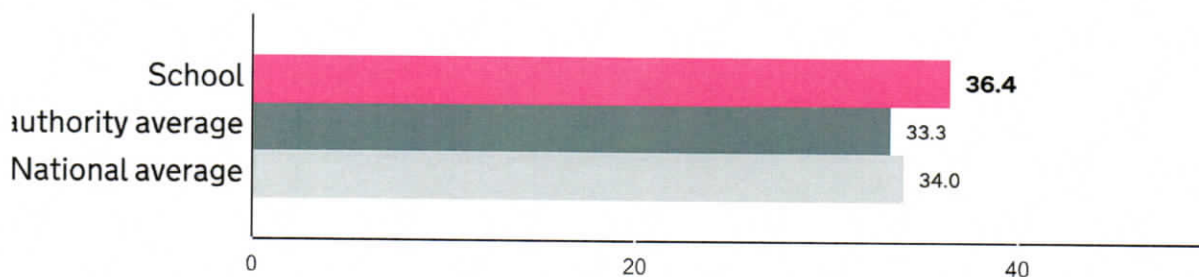

Phonics average score

Number of pupils = 118

Pupils' attainment in phonics

Number of pupils = 118